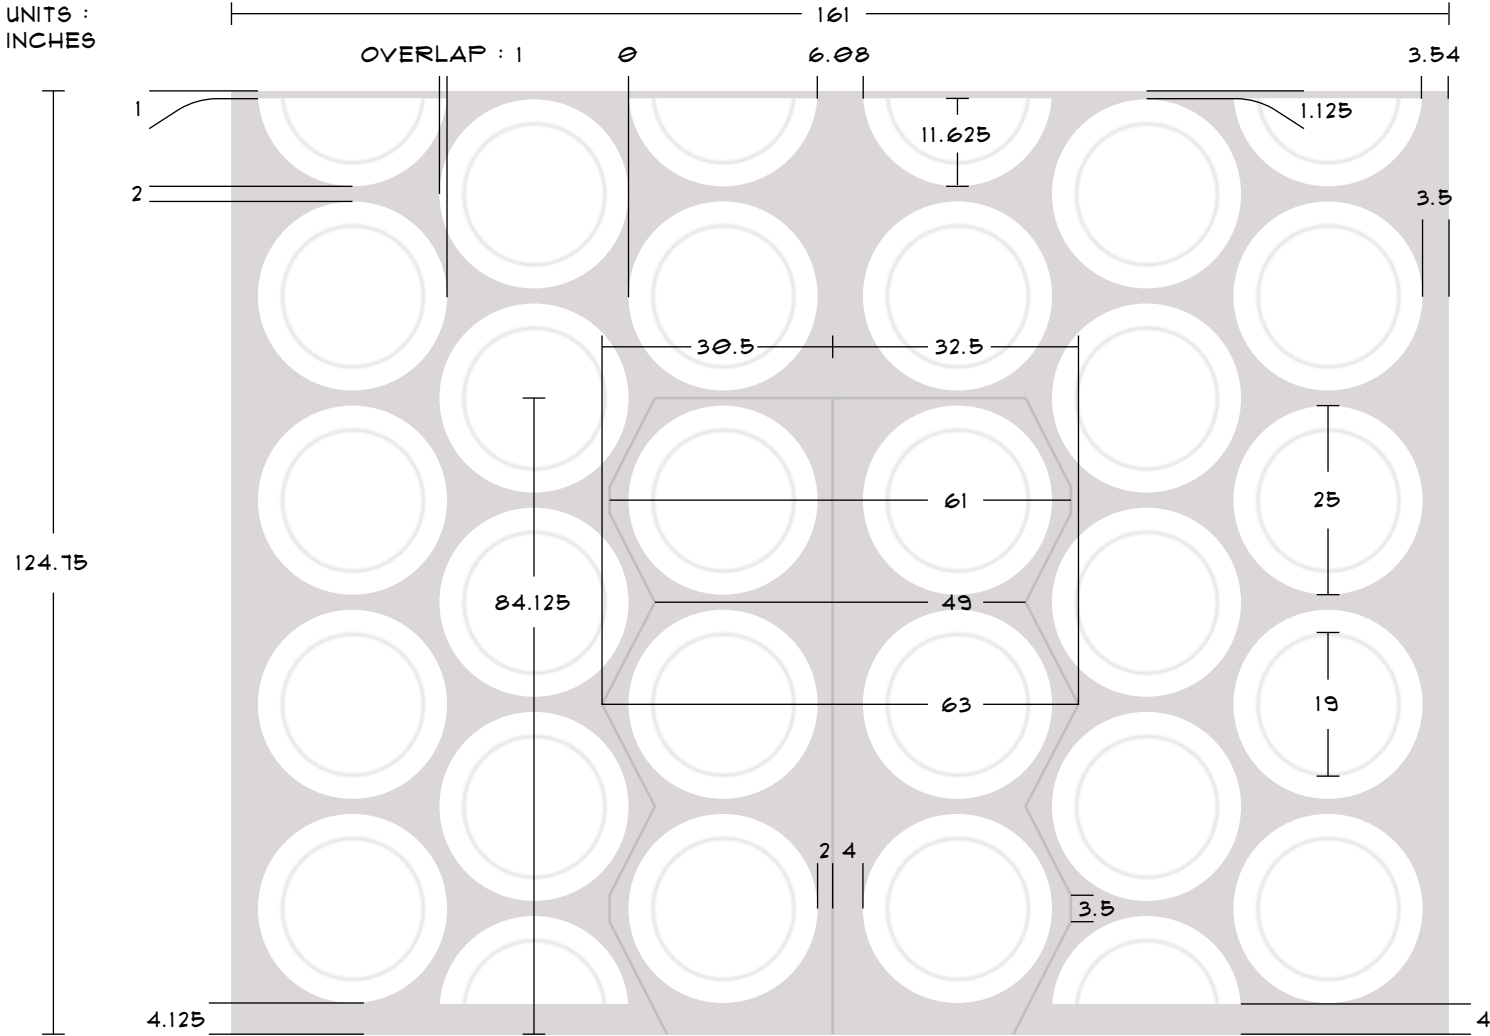

TARDIS CONTROL ROOM - ENTRANCE

FROM 'DOCTOR WHO' (1963)

UNITS :
INCHES

WALL ELEVATION

CORNER RADII : 0.5

SECTION THROUGH X . X

ROUND EL DETAIL

DOORS PLAN

MEASUREMENTS INCLUDE INPUT FROM THE TARDIS BUILDERS FORUM, PARTICULARLY TONY FARRELL & CRISPIN. (THANKS!)

COLOUR :
TV WHITE SCENE PAINT #DBD7D7