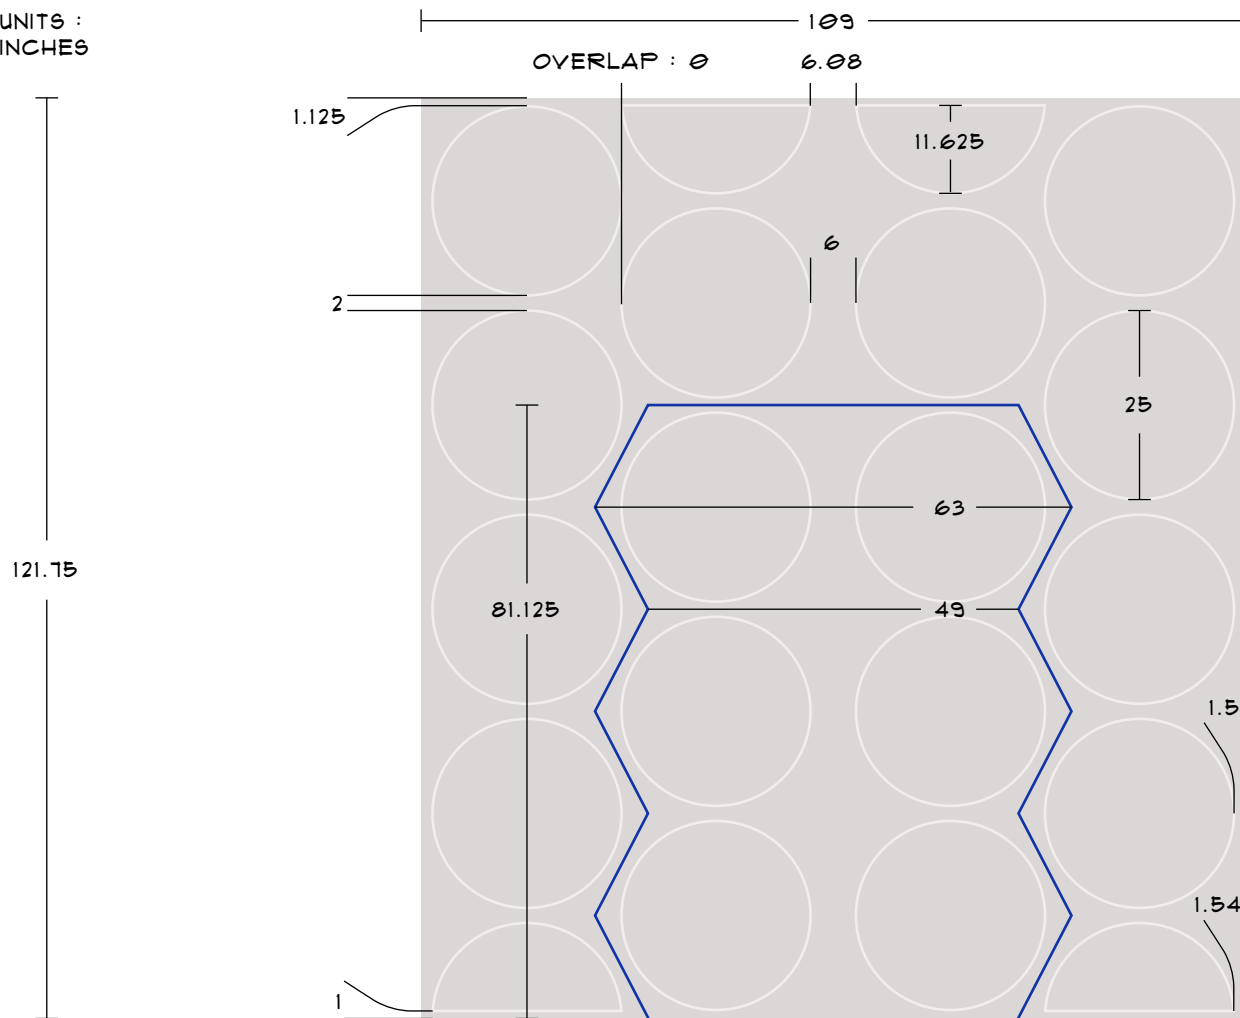

TARDIS CONTROL ROOM - INTERIOR DOORWAY

FROM 'DOCTOR WHO' (1975)

UNITS :
INCHES

WALL ELEVATION

ROUNDEL DETAIL

DOORWAY CEILING
(INNER EDGE AT BOTTOM)

DOORWAY PLAN

THE INNER WALL IS THE DOOR,
WHICH SLIDES FORWARD AND
SEALS THE ENTRANCE.

MEASUREMENTS INCLUDE INPUT
FROM THE TARDIS BUILDERS
FORUM, PARTICULARLY TONY
FARRELL & CRISPIN. (THANKS!)

COLOURS :
TV WHITE SCENE PAINT #DBD7D7
EGYPTIAN BLUE #1034A6