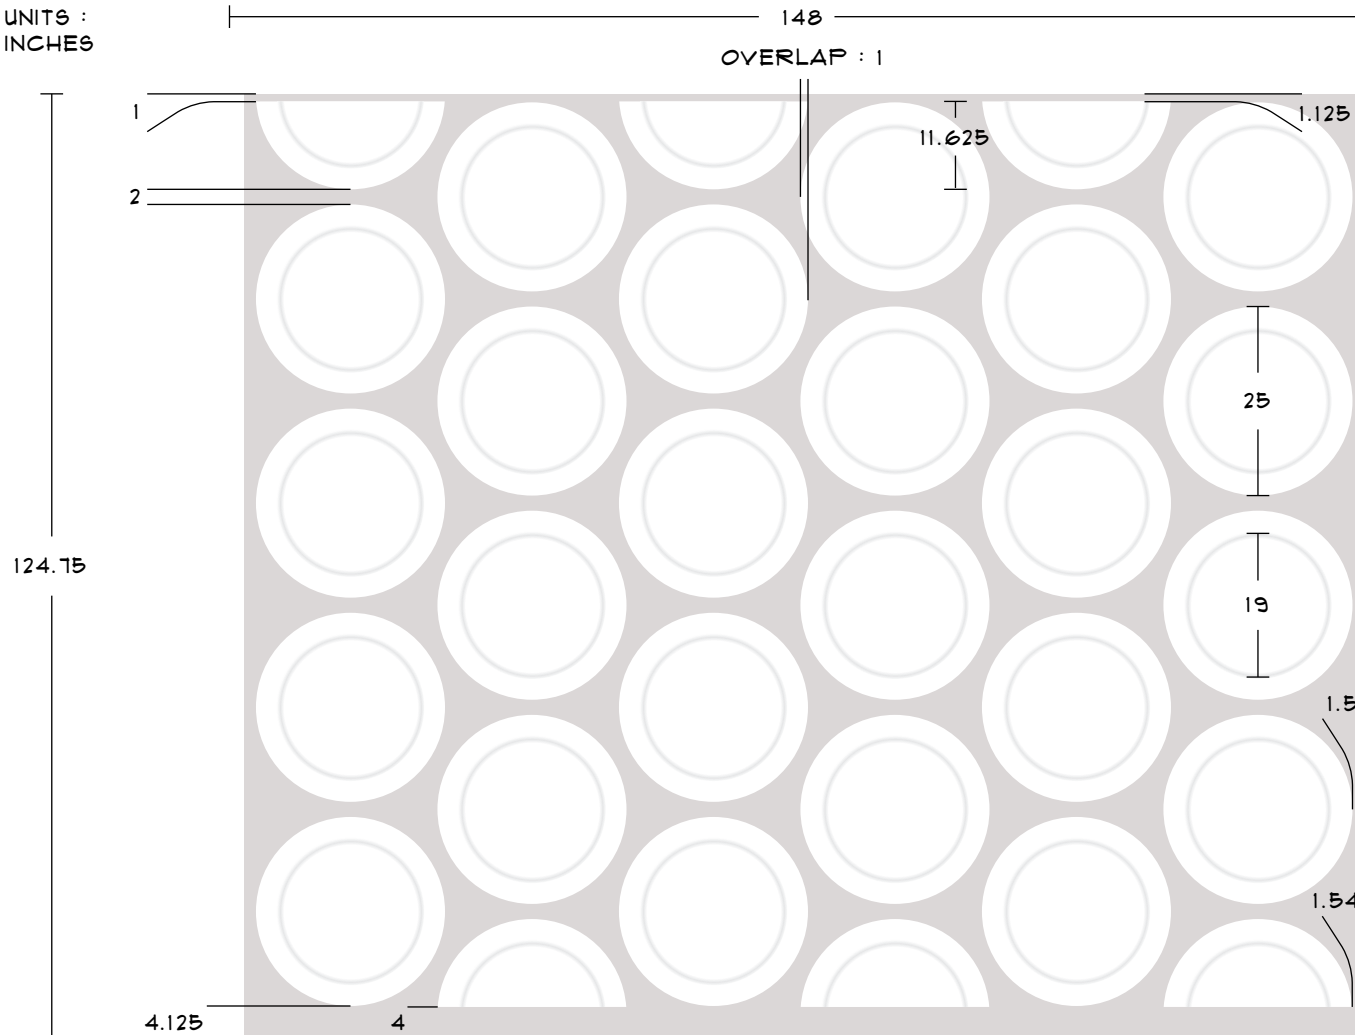

TARDIS CONTROL ROOM - MAIN WALLS

FROM 'DOCTOR WHO' (1963)

UNITS :
INCHES

WALL ELEVATION

CORNER RADII : 0.5

SECTION THROUGH X . X

ROUNDEL DETAIL

COLOUR :
TV WHITE SCENE PAINT #DBD7D7

MEASUREMENTS INCLUDE INPUT FROM THE TARDIS BUILDERS FORUM, PARTICULARLY TONY FARRELL & CRISPIN. (THANKS!)

BEEBLEBROXCOMPANY / 17 OCT 2013